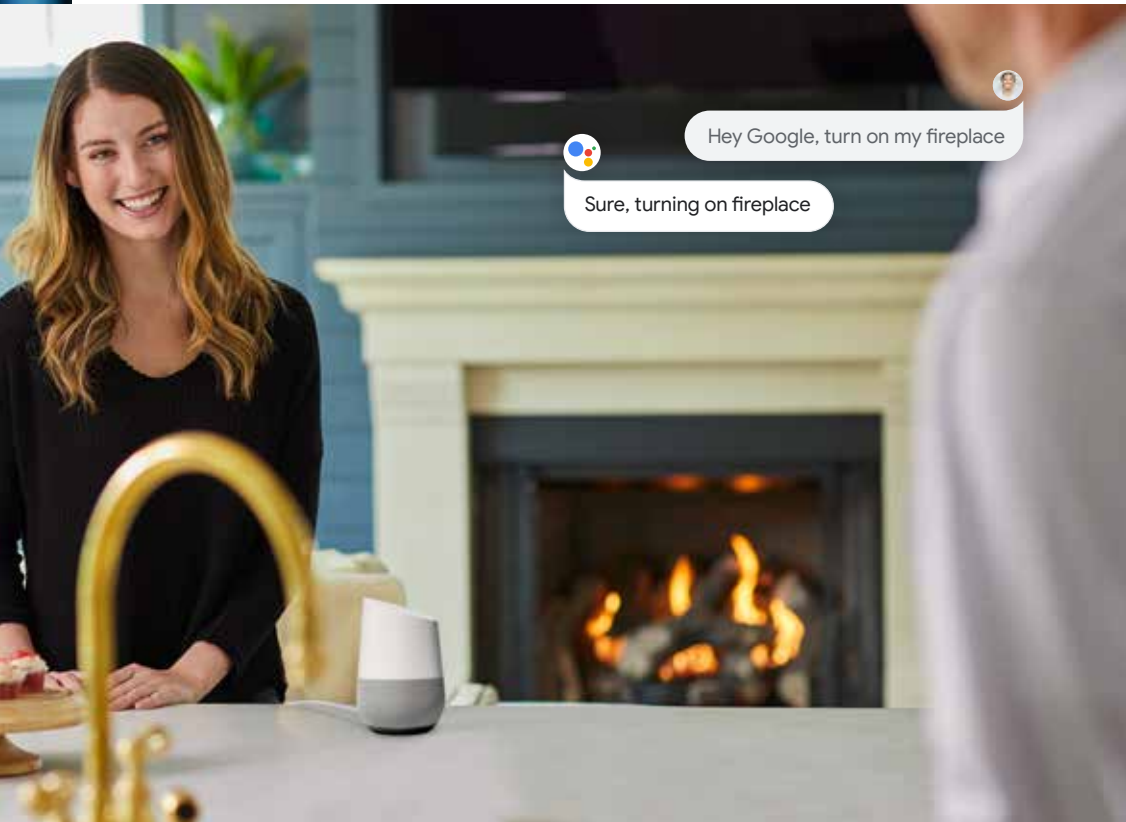

# Control your fire from anywhere

With the IntelliFire® app, monitor your fire from anywhere or have a cozy environment greet you when you walk in the door.

On/off and flame height

Temperature control

Pre-set burn timer

# Control your fire with your voice

Hands-free convenience is here. Turn words into actions to create warmth, comfort and ambiance.

*IntelliFire is compatible with voice assistants Amazon Alexa and Google Assistant.*