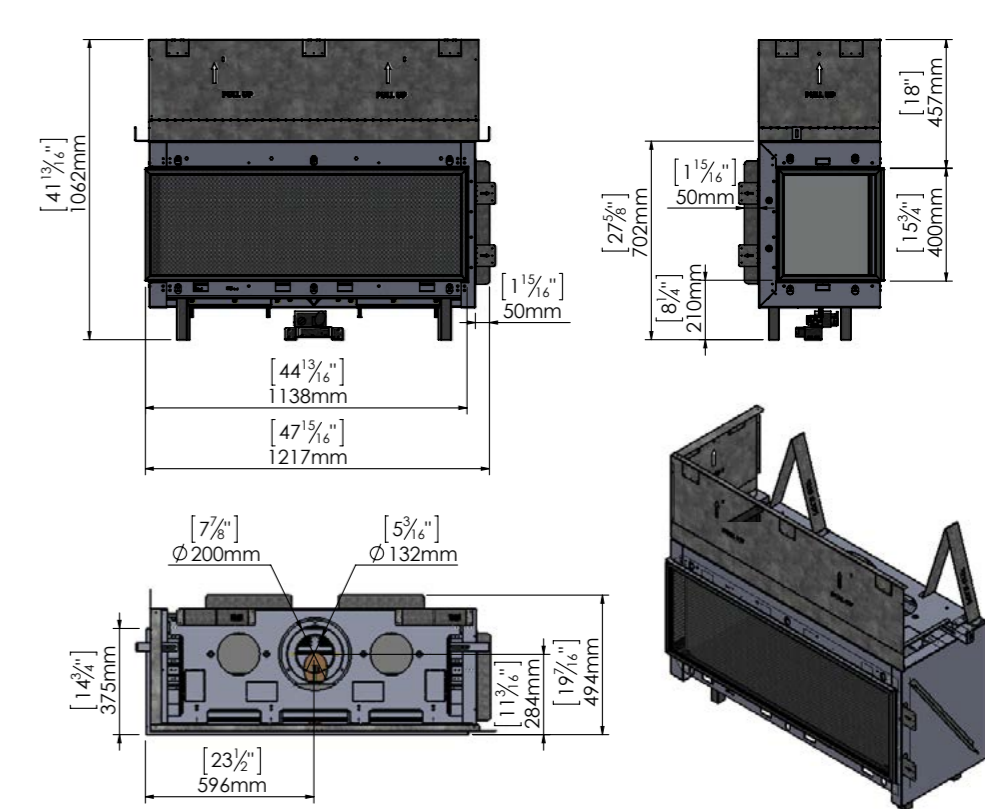

Lyric RS 90

Lyric RS 110

Lyric LS 90

Lyric LS 110

MODEL	GLASS VIEWING AREA	MAX BTU (NG)	MAX BTU (LP)	VENT
Lyric Three Sided 90	39-13/16" wide 15-3/4" high	33,100	19,600	5x8 Co-Axial Direct Vent pipe (5-inch interior, 8-inch exterior) Optional Ortal 35CVS Power Vent System (Inline and Flush) using 3x5 Co-Axial Direct Vent CVS pipe (3-inch interior, 5-inch exterior).
Lyric Three Sided 110	46-15/16" wide 15-3/4" high	37,100	28,500	5x8 Co-Axial Direct Vent pipe (5-inch interior, 8-inch exterior) Optional Ortal 35CVS Power Vent System (Inline and Flush) using 3x5 Co-Axial Direct Vent CVS pipe (3-inch interior, 5-inch exterior).