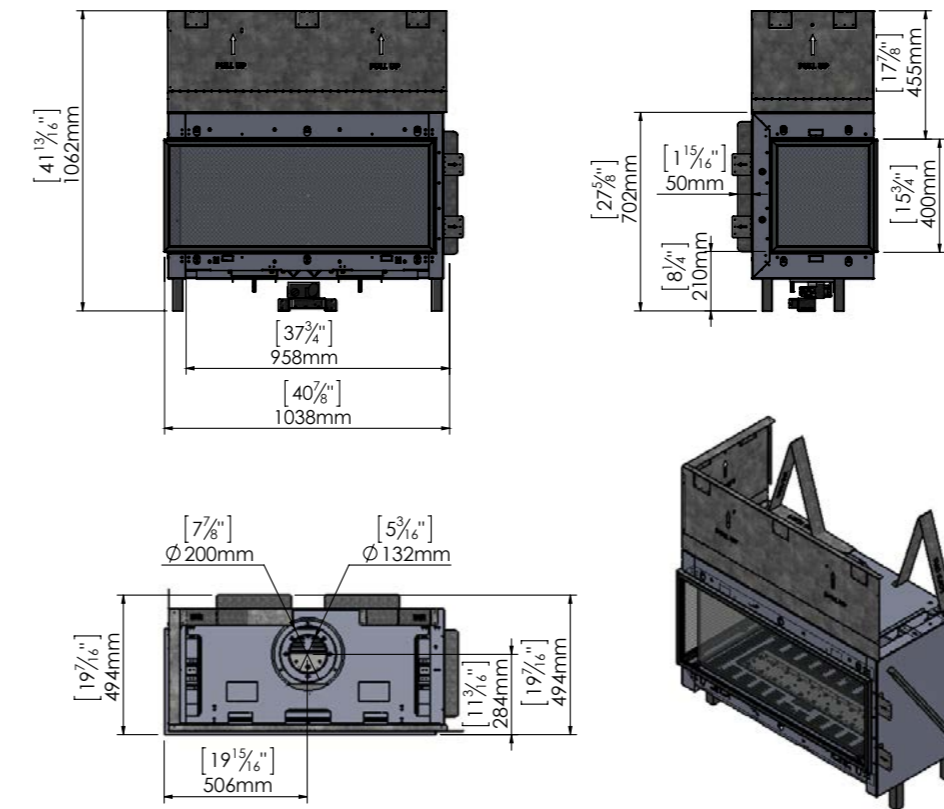

MODEL	GLASS VIEWING AREA	MAX BTU (NG)	MAX BTU (LP)	VENT
Lyric RS 90	37-11/16" wide 15-3/4" high	33,100	19,600	5x8 Co-Axial Direct Vent pipe (5-inch interior, 8-inch exterior) Optional Ortal 35CVS Power Vent System (Inline and Flush) using 3x5 Co-Axial Direct Vent CVS pipe (3-inch interior, 5-inch exterior).
Lyric RS 110	44-13/16" wide 15-3/4" high	37,100	28,500	5x8 Co-Axial Direct Vent pipe (5-inch interior, 8-inch exterior) Optional Ortal 35CVS Power Vent System (Inline and Flush) using 3x5 Co-Axial Direct Vent CVS pipe (3-inch interior, 5-inch exterior).

MODEL	GLASS VIEWING AREA	MAX BTU (NG)	MAX BTU (LP)	VENT
Lyric LS 90	37-11/16" wide 15-3/4" high	33,100	19,600	5x8 Co-Axial Direct Vent pipe (5-inch interior, 8-inch exterior) Optional Ortal 35CVS Power Vent System (Inline and Flush) using 3x5 Co-Axial Direct Vent CVS pipe (3-inch interior, 5-inch exterior).
Lyric LS 110	44-13/16" wide 15-3/4" high	37,100	28,500	5x8 Co-Axial Direct Vent pipe (5-inch interior, 8-inch exterior) Optional Ortal 35CVS Power Vent System (Inline and Flush) using 3x5 Co-Axial Direct Vent CVS pipe (3-inch interior, 5-inch exterior).

Lyric RS 90

Lyric RS 110

Lyric LS 90

Lyric LS 110