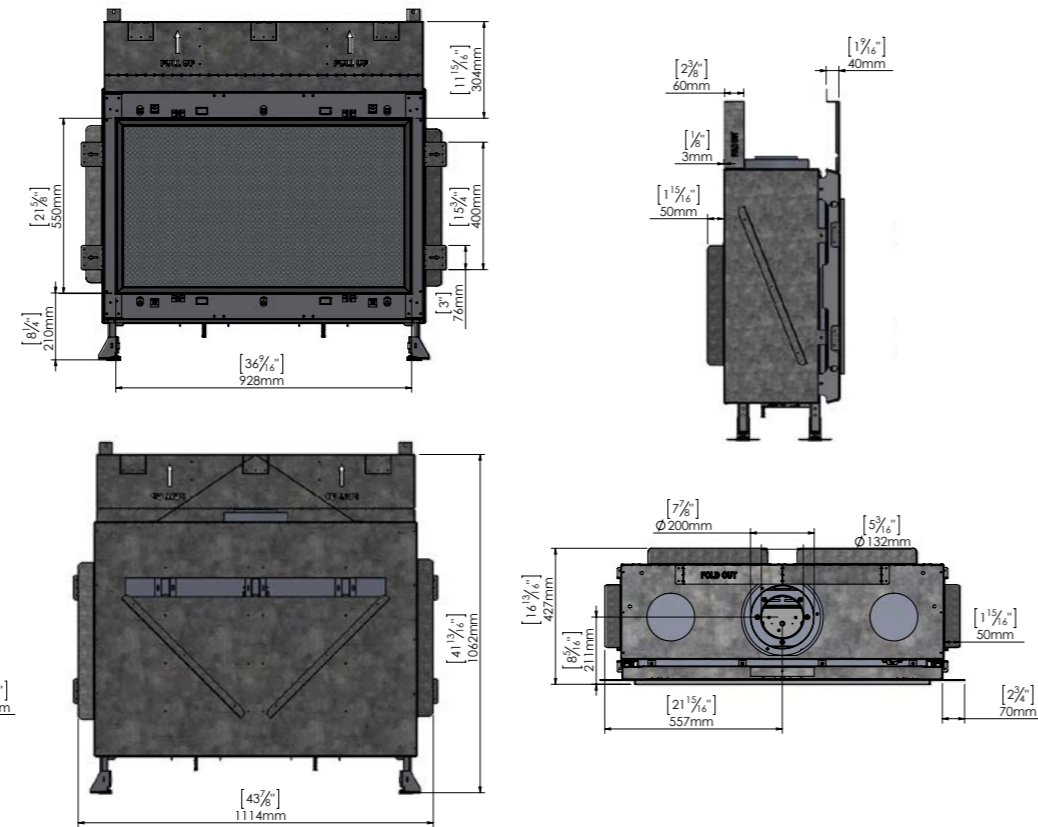

Lyric FRONT 90H