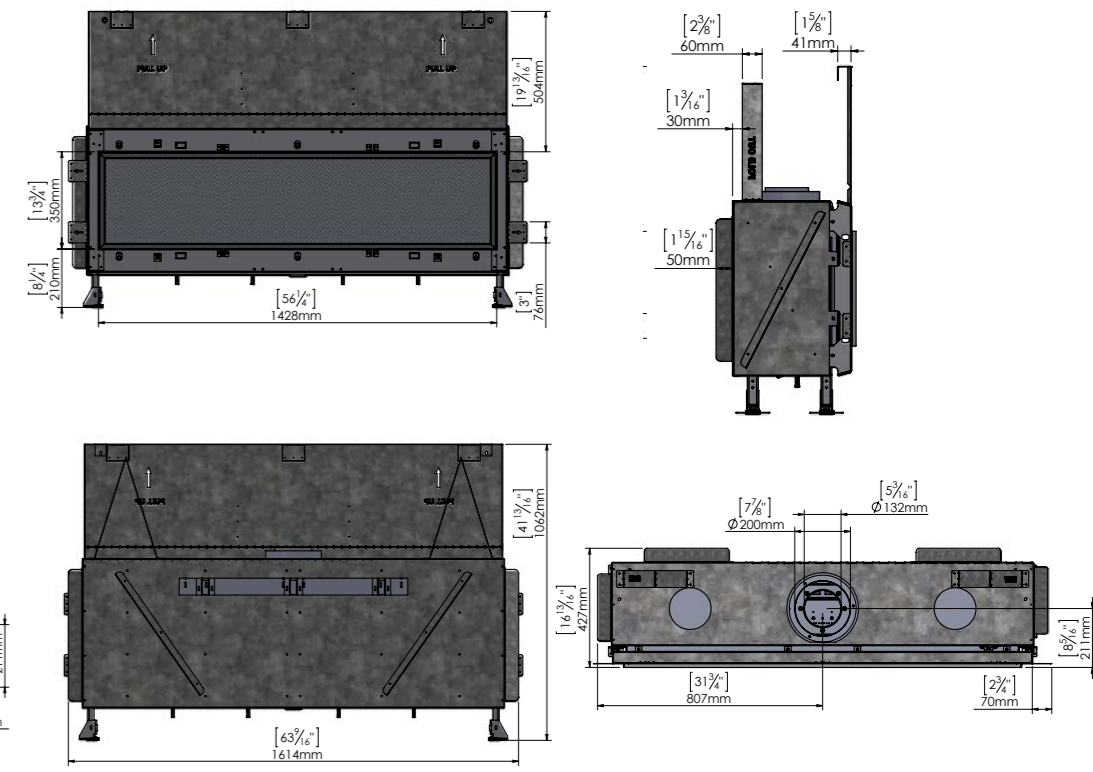

Lyric FRONT 90

Lyric FRONT 90H

Lyric FRONT 110

Lyric FRONT 140

MODEL	GLASS VIEWING AREA	MAX BTU (NG)	MAX BTU (LP)	VENT
Lyric RS 90	37-11/16" wide 15-3/4" high	33,100	19,600	5x8 Co-Axial Direct Vent pipe (5-inch interior, 8-inch exterior) Optional Ortal 35CVS Power Vent System (Inline and Flush) using 3x5 Co-Axial Direct Vent CVS pipe (3-inch interior, 5-inch exterior).
Lyric RS 110	44-13/16" wide 15-3/4" high	37,100	28,500	5x8 Co-Axial Direct Vent pipe (5-inch interior, 8-inch exterior) Optional Ortal 35CVS Power Vent System (Inline and Flush) using 3x5 Co-Axial Direct Vent CVS pipe (3-inch interior, 5-inch exterior).