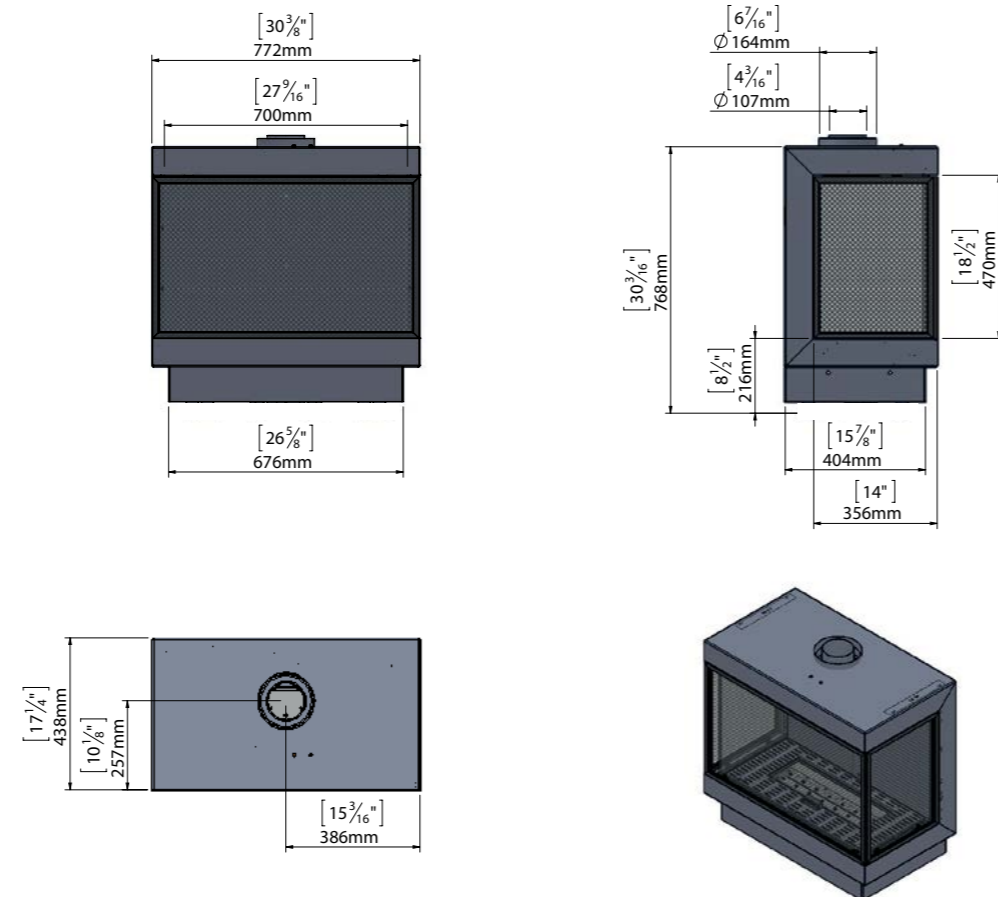

Lyric STAND ALONE 75TS

TECHNICAL INFORMATION Front Lyric Series

Product Specifications

Lyric direct vent gas appliances have been tested and approved by CSA for safety and efficiency for use with either Natural Gas (NG) or Propane (LP), and not for use with solid fuels.

U.S. Certification Codes:
ANSI Z21.88/CSA 2.33 - Vented Gas Fireplace Heaters

Canadian Certification Codes:
CLASS 2901 84 – DOMESTIC HEATERS (GAS) Vented Fireplace – Certified to US Standard
CLASS 2901 04 – DOMESTIC HEATERS (GAS) Vented Fireplace

All Lyric appliances are CSA certified for indoor use only. Lyric appliances are not approved for outdoor installation. Appliances must be installed while maintaining required clearances as outlined in this manual. Installation is recommended in living spaces such as bedrooms, living rooms, great rooms, etc. The appliances are not approved for closet installation.

The appliance must be installed according to Lyric requirements in addition to any local codes that may apply, such as:

- USA: ANSI Z223.1/NFPA 54
- Canada: CSA B149

All Built-In Lyric fireplaces require a heat release located within 6" of the draft stop.

Series 90-110: Minimum 124 sq. in. of free air space
Series 140: Minimum 200 sq. in. of free air space

For installation and framing requirements, please refer to the proper Lyric Installation Manual.

Subject	Details		
Type of Gas	Natural Gas (NG) or Propane (LPG)		
Vent	5/8" Direct Vent		
Heat Barrier	Lyric Screen		
Interior Design Media	General Note	Leave 20% burner and grill uncovered by media	
	Front 35" (90)	180 lbs.	
	Front 43" (110)	212 lbs.	
Weight	Front 55" (140)	253 lbs.	
	Safety	ANSI Z21.88Z/CSA 2.33	
Standard	Efficiency	ANSI P.4.1-09	
	Operation	Metrik Maxitrol Remote Control (Standard), Wall Switch (Optional)	
Electrical Requirements	All models are provided with an AC Adapter, which requires on dedicated minimum 110 Volt, 20 Amp, 60 Hz, 2 gang outlet to be installed in the access panel area adjacent to the gas valve		

Gas Pressures & Heat Input

Series	Front Lyric Models	Gas	Inlet Pressures		Heat Input	
			Min.	Max.	Min.	Max.
Front Lyric Series	Natural Gas (NG)					
	35"(90)	Natural Gas (NG)	7.0" WC	11.0" WC	14,461 BTU/hr	33,127 BTU/hr
	43" (110)	Natural Gas (NG)	7.0" WC	11.0" WC	22,800 BTU/hr	37,100 BTU/hr
	55"(140)	Natural Gas (NG)	7.0" WC	11.0" WC	23,300 BTU/hr	43,700 BTU/hr
	Propane (LPG)					
	35"(90)	Propane (LPG)	11.0" WC	13.0" WC	14,104 BTU/hr	19,591 BTU/hr
43"(110)	Propane (LPG)	11.0" WC	13.0" WC	22,900 BTU/hr	28,500 BTU/hr	
55"(140)	Propane (LPG)	11.0" WC	13.0" WC	27,100 BTU/hr	36,900 BTU/hr