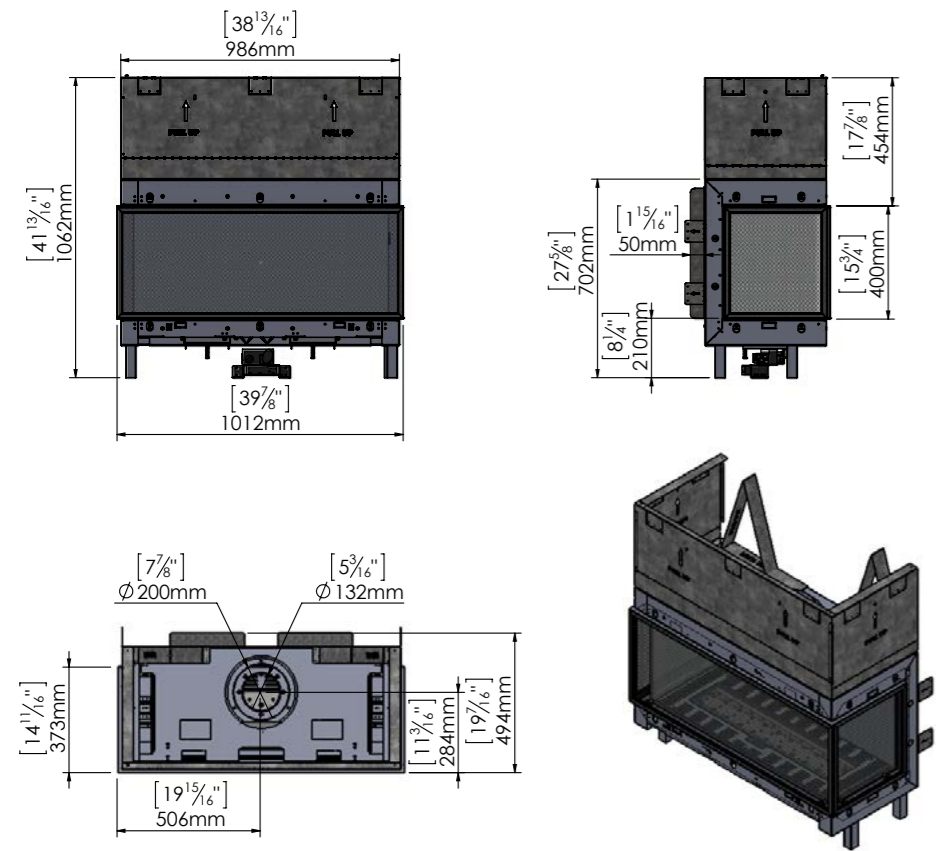

MODEL	GLASS VIEWING AREA	MAX BTU (NG)	MAX BTU (LP)	VENT
Lyric Three Sided 90	39-13/16" wide 15-3/4" high	33,100	19,600	5x8 Co-Axial Direct Vent pipe (5-inch interior, 8-inch exterior) Optional Ortal 35CVS Power Vent System (Inline and Flush) using 3x5 Co-Axial Direct Vent CVS pipe (3-inch interior, 5-inch exterior).
Lyric Three Sided 110	46-15/16" wide 15-3/4" high	37,100	28,500	5x8 Co-Axial Direct Vent pipe (5-inch interior, 8-inch exterior) Optional Ortal 35CVS Power Vent System (Inline and Flush) using 3x5 Co-Axial Direct Vent CVS pipe (3-inch interior, 5-inch exterior).

MODEL	GLASS VIEWING AREA	MAX BTU (NG)	MAX BTU (LP)	VENT
Lyric Peninsula 120	49-7/16" wide 16-11/16" high	37,100	28,500	5x8 Co-Axial Direct Vent pipe (5-inch interior, 8-inch exterior) Optional Ortal 35CVS Power Vent System (Inline and Flush) using 3x5 Co-Axial Direct Vent CVS pipe (3-inch interior, 5-inch exterior).
Lyric See Through 110	43-5/8" wide 13-3/4" high	37,100	28,500	5x8 Co-Axial Direct Vent pipe (5-inch interior, 8-inch exterior) Optional Ortal 35CVS Power Vent System (Inline and Flush) using 3x5 Co-Axial Direct Vent CVS pipe (3-inch interior, 5-inch exterior).

Lyric THREE SIDED 90