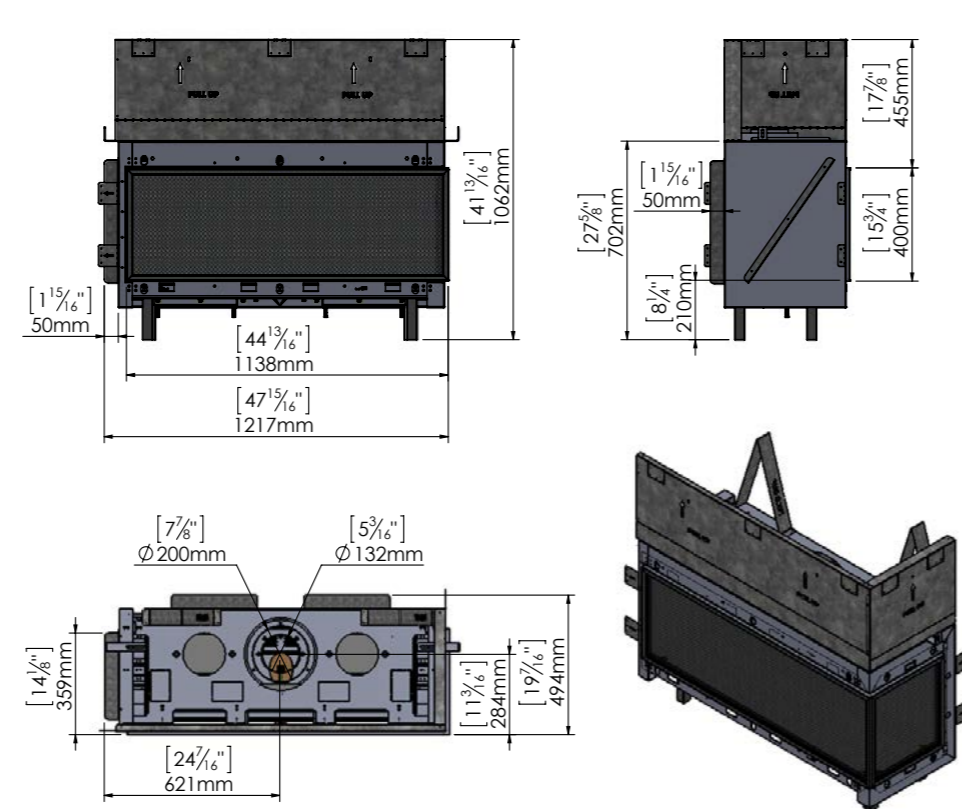

Lyric RS 110