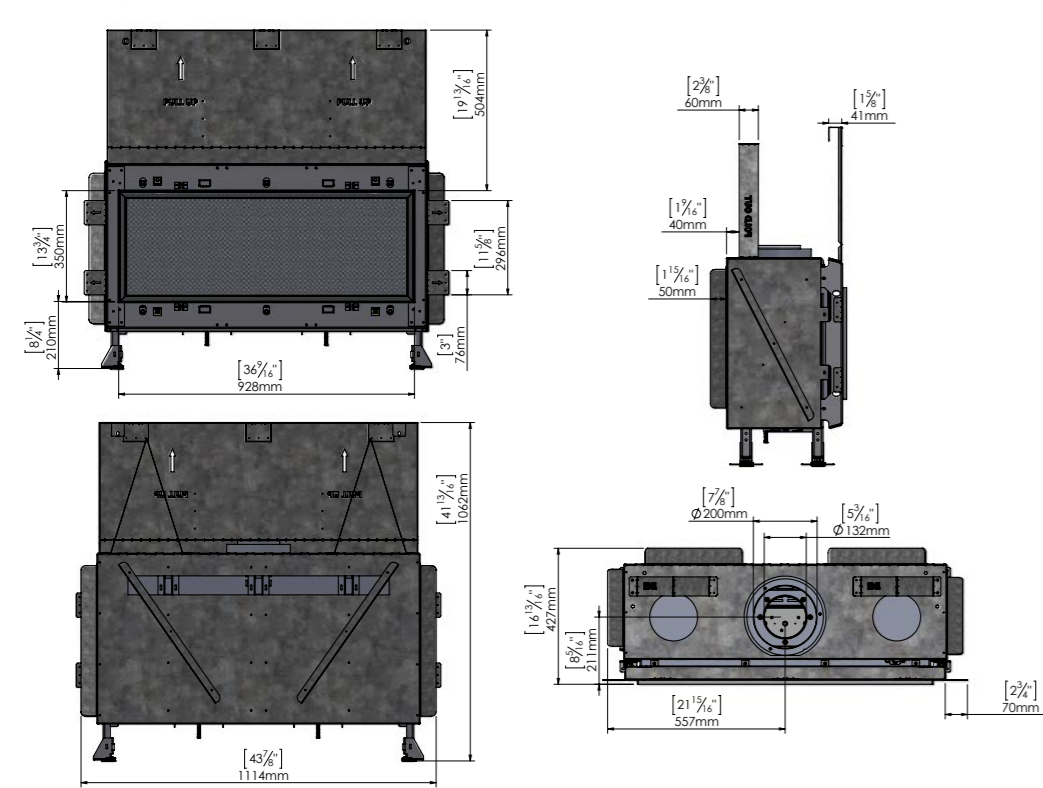

MODEL	GLASS VIEWING AREA	MAX BTU (NG)	MAX BTU (LP)	VENT
Lyric 90 Front	36-9/16" wide 13-3/4" high	33,100	19,600	5x8 Co-Axial Direct Vent pipe (5-inch interior, 8-inch exterior) Optional Ortal 35CVS Power Vent System (Inline and Flush) using Co-Axial Direct Vent CVS pipe (3-inch interior, 5-inch exterior)
Lyric 90H Front	36-9/16" wide 21-5/8" high	33,100	19,600	5x8 Co-Axial Direct Vent pipe (5-inch interior, 8-inch exterior) Optional Ortal 35CVS Power Vent System (Inline and Flush) using Co-Axial Direct Vent CVS pipe (3-inch interior, 5-inch exterior)

MODEL	GLASS VIEWING AREA	MAX BTU (NG)	MAX BTU (LP)	VENT
Lyric 110 Front	43-5/8" wide 13-3/4" high	37,100	28,500	5x8 Co-Axial Direct Vent pipe (5-inch interior, 8-inch exterior) Optional Ortal 35CVS Power Vent System (Inline and Flush) using 3x5 Co-Axial Direct Vent CVS pipe (3-inch interior, 5-inch exterior).
Lyric 140 Front	56-1/4" wide 13-3/4" high	43,700	36,900	5x8 Co-Axial Direct Vent pipe (5-inch interior, 8-inch exterior) Optional Ortal 35CVS Power Vent System (Inline and Flush) using 3x5 Co-Axial Direct Vent CVS pipe (3-inch interior, 5-inch exterior).

Lyric FRONT 90