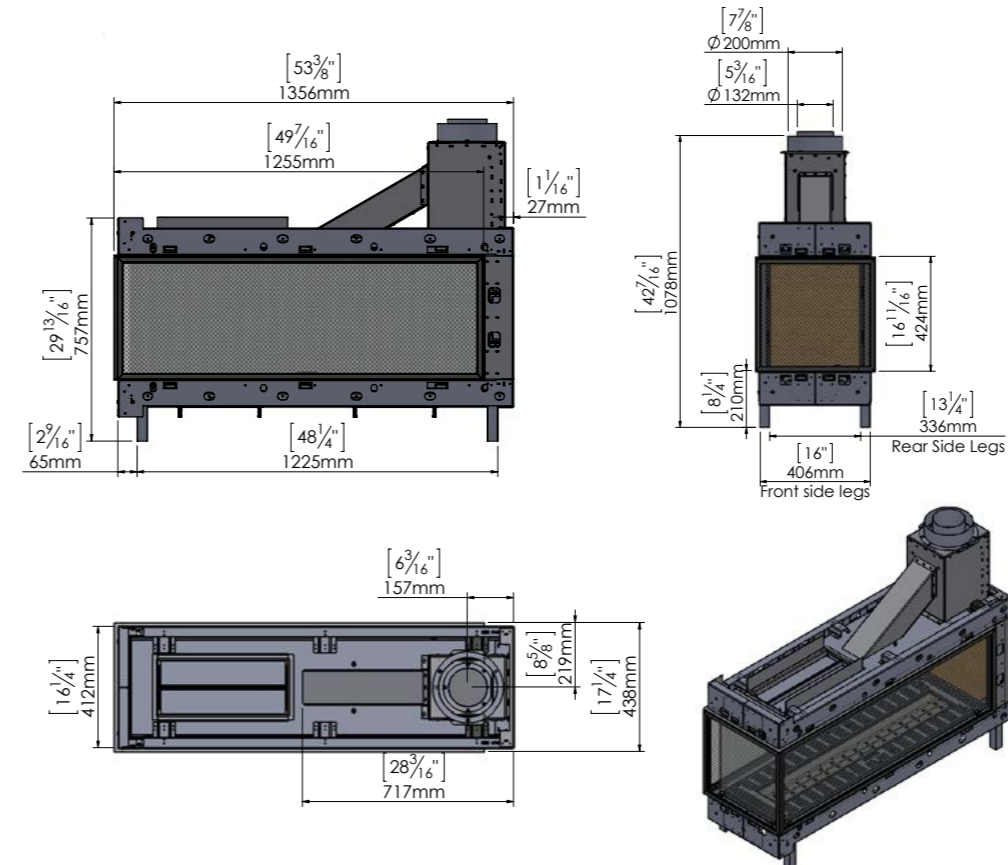

Lyric PENINSULA 120