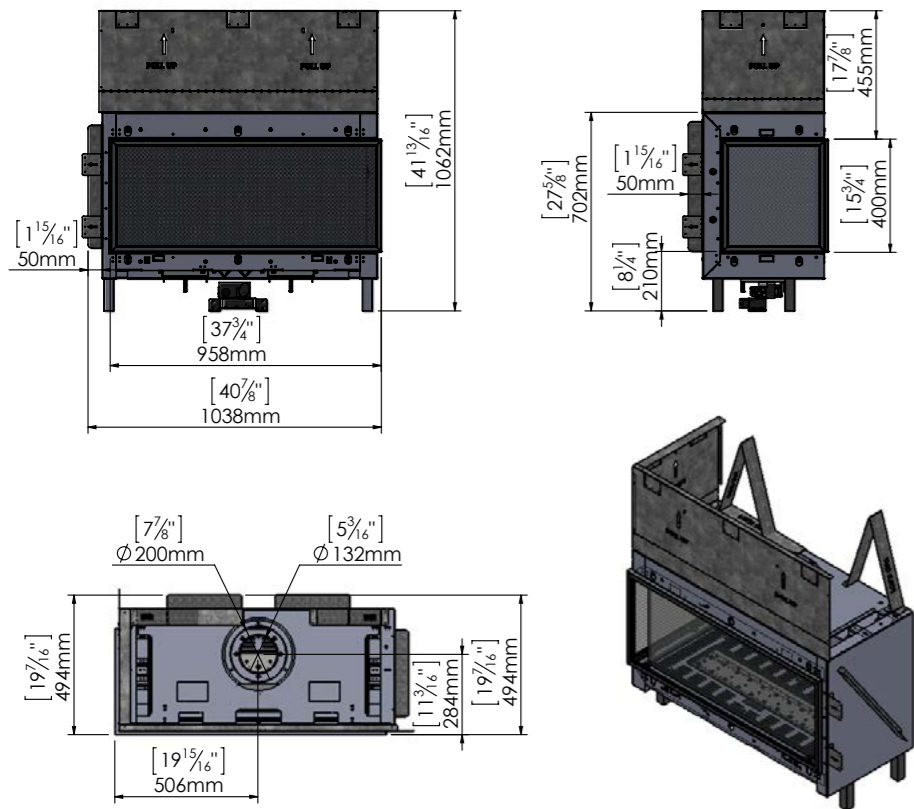

MODEL	GLASS VIEWING AREA	MAX BTU (NG)	MAX BTU (LP)	VENT
Lyric RS 90	37-11/16" wide 15-3/4" high	33,100	19,600	5x8 Co-Axial Direct Vent pipe (5-inch interior, 8-inch exterior) Optional Ortal 35CVS Power Vent System (Inline and Flush) using 3x5 Co-Axial Direct Vent CVS pipe (3-inch interior, 5-inch exterior).
Lyric RS 110	44-13/16" wide 15-3/4" high	37,100	28,500	5x8 Co-Axial Direct Vent pipe (5-inch interior, 8-inch exterior) Optional Ortal 35CVS Power Vent System (Inline and Flush) using 3x5 Co-Axial Direct Vent CVS pipe (3-inch interior, 5-inch exterior).

MODEL	GLASS VIEWING AREA	MAX BTU (NG)	MAX BTU (LP)	VENT
Lyric LS 90	37-11/16" wide 15-3/4" high	33,100	19,600	5x8 Co-Axial Direct Vent pipe (5-inch interior, 8-inch exterior) Optional Ortal 35CVS Power Vent System (Inline and Flush) using 3x5 Co-Axial Direct Vent CVS pipe (3-inch interior, 5-inch exterior).
Lyric LS 110	44-13/16" wide 15-3/4" high	37,100	28,500	5x8 Co-Axial Direct Vent pipe (5-inch interior, 8-inch exterior) Optional Ortal 35CVS Power Vent System (Inline and Flush) using 3x5 Co-Axial Direct Vent CVS pipe (3-inch interior, 5-inch exterior).

Lyric RS 90