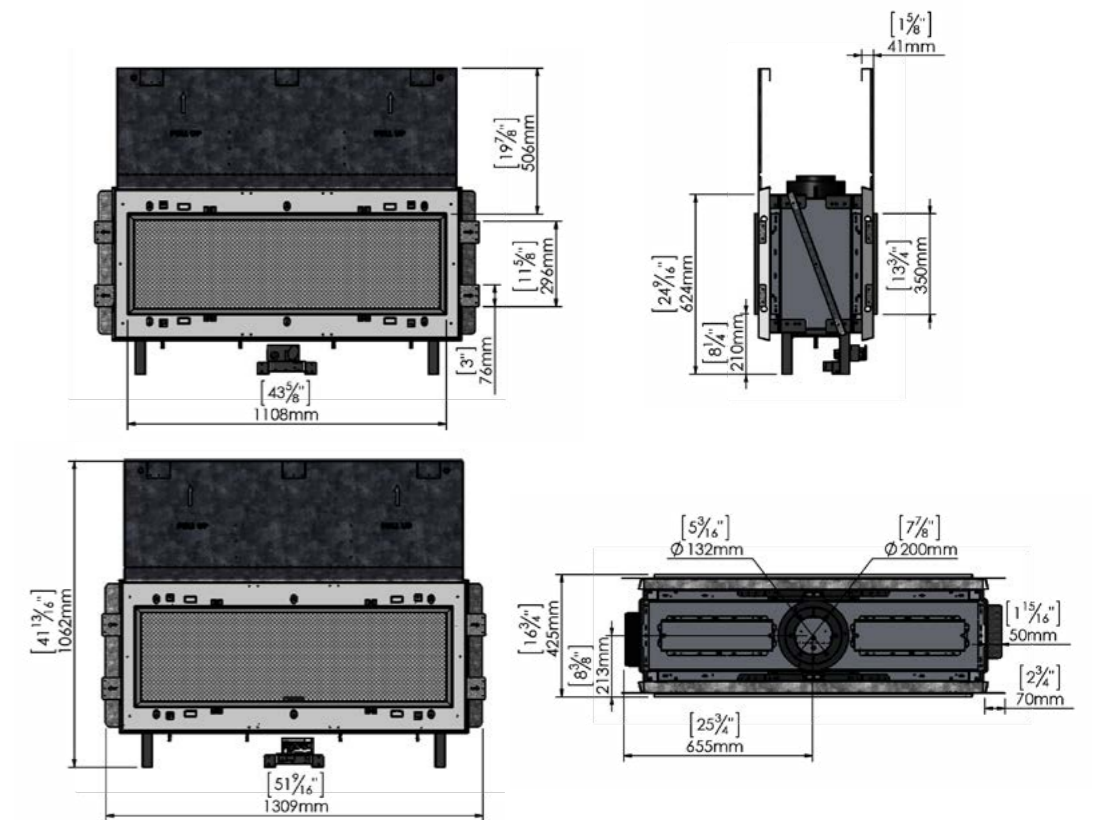

Lyric THREE SIDED 90

Lyric THREE SIDED 110

Lyric PENINSULA 120

Lyric SEE THROUGH 110

MODEL	GLASS VIEWING AREA	MAX BTU (NG)	MAX BTU (LP)	VENT
Lyric Stand Alone 40TS	16-1/4" wide 21-3/8" high	23,670	21,073	4x6 Co-Axial Direct Vent pipe (4-inch interior, 6-inch exterior) Optional Ortal 35CVS Power Vent System (Inline and Flush) using 3x5 Co-Axial Direct Vent CVS pipe (3-inch interior, 5-inch exterior).
Lyric Stand Alone 75TS	27-9/16" wide 18-1/2" high	29,100	22,118	4x6 Co-Axial Direct Vent pipe (4-inch interior, 6-inch exterior) Optional Ortal 35CVS Power Vent System (Inline and Flush) using 3x5 Co-Axial Direct Vent CVS pipe (3-inch interior, 5-inch exterior).