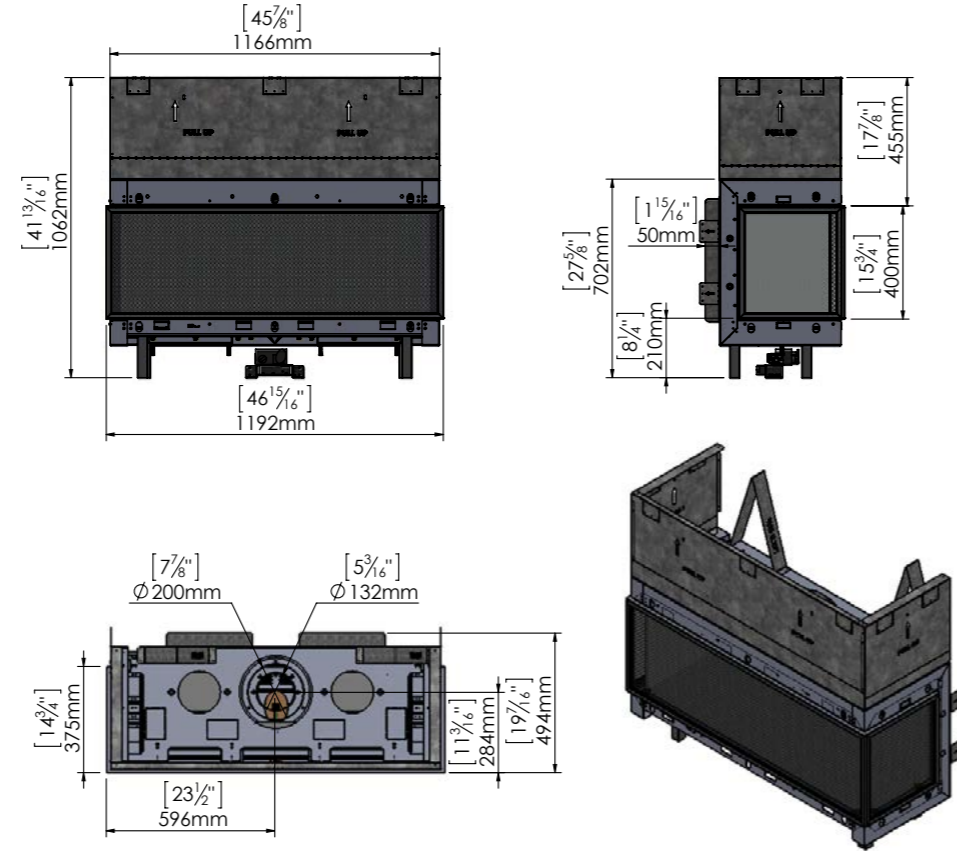

Lyric THREE SIDED 110