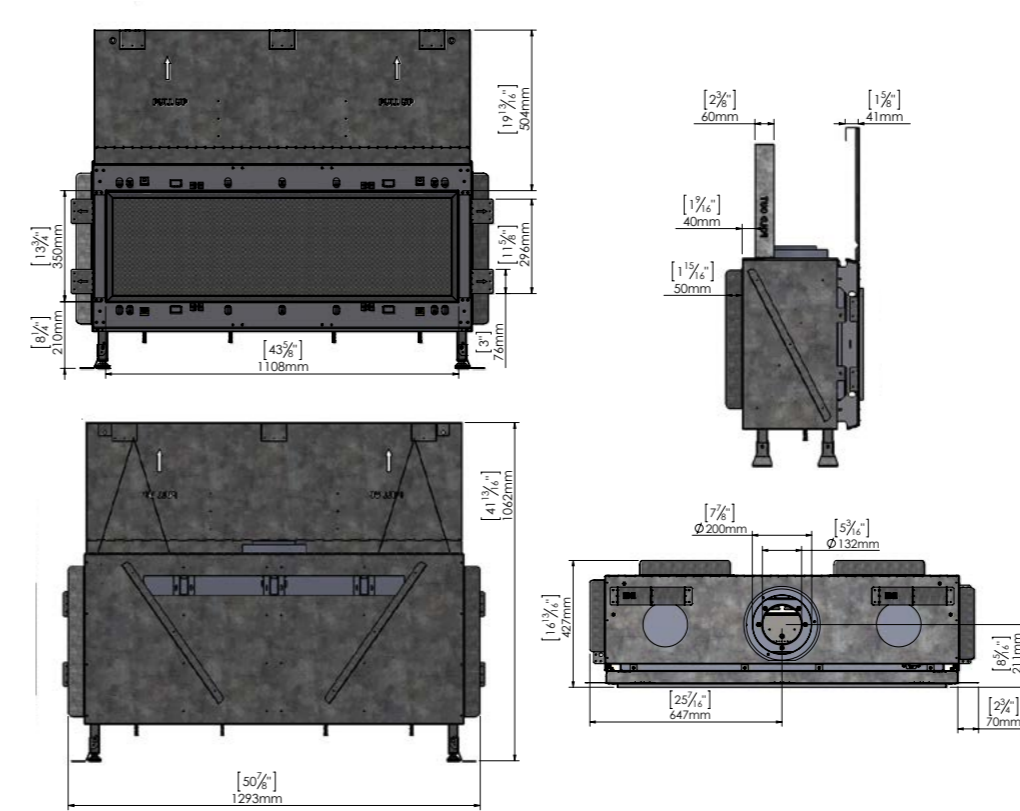

Lyric FRONT 110