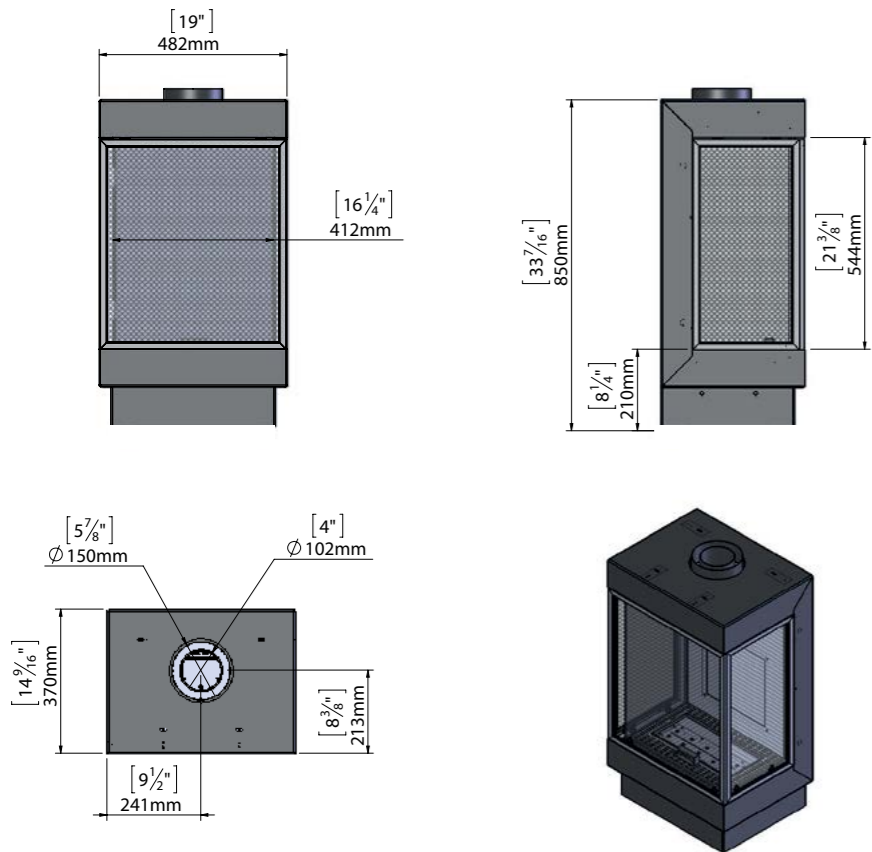

MODEL	GLASS VIEWING AREA	MAX BTU (NG)	MAX BTU (LP)	VENT
Lyric Stand Alone 40TS	16-1/4" wide 21-3/8" high	23,670	21,073	4x6 Co-Axial Direct Vent pipe (4-inch interior, 6-inch exterior) Optional Ortal 35CVS Power Vent System (Inline and Flush) using 3x5 Co-Axial Direct Vent CVS pipe (3-inch interior, 5-inch exterior).
Lyric Stand Alone 75TS	27-9/16" wide 18-1/2" high	29,100	22,118	4x6 Co-Axial Direct Vent pipe (4-inch interior, 6-inch exterior) Optional Ortal 35CVS Power Vent System (Inline and Flush) using 3x5 Co-Axial Direct Vent CVS pipe (3-inch interior, 5-inch exterior).

Lyric STAND ALONE 40TS