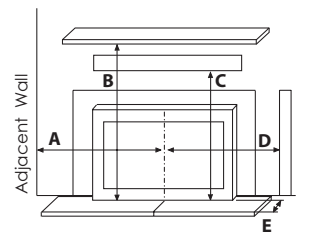

Burner Variations	Q1	E20	E25	E30 / EX32	E33 / EX35	E44
Log Set (Ultra HD for EX32/EX35)	Classic	Classic	Traditional	Traditional / Ultra HD	Traditional / Ultra HD	Traditional
Driftwood Log Set				E30 Only	E33 Only	
Birch Log Set				E30 Only	E33 Only	✓
Glass Burner (Black Glass)		Diamond Glass		Diamond Glass	Diamond Glass	
River Rock Set					E33 Glass	

Additional Options	Q1	E20	E25	E30 / EX32	E33 / EX35	E44
Decorative Stones (Glass Tray Burners Only)		✓		✓		
Firebox Lights (Top & Bottom)				EX32 Standard	EX35 Standard	
Hearth Riser (N/A with 4-Sided Surround Panels)		2"H 40 3/4"W	2"H 43 1/2"W	2"H 43 1/2"W	2"H 45 1/2"W	1 1/2"H 46 3/8"W
Programmable Thermostat	✓	✓		✓	✓	✓
Proflame Remote Control	Standard with IPI Optional with Nova	Standard with IPI Optional with Nova	Standard with IPI Optional with Nova	Standard with IPI Optional with Nova	Standard with IPI Optional with Nova	Included

Clearance to Combustibles	Q1	E20	E25	E30 / EX32	E33 / EX35	E44
A - center of unit to side wall	16 1/2"	19 1/2"	21"	21"	24"	23 1/2"
B - bottom of unit to bottom of 12" mantle	41"	39 3/4"	33"	E30 36" EX32 42"	36"	40"
C - unit bottom to max. 3/4" combustible facing	35 1/4"	37 1/2"	12"	E30 30" EX32 33"	30"	40"
D - center of unit to side facing	10"	16 1/2"	21"	21"	23"	23"
E - front of door to edge of floor protection	12"	13"	16"	E30 16" EX32 9"	E33 16" EX35 9"	16"±