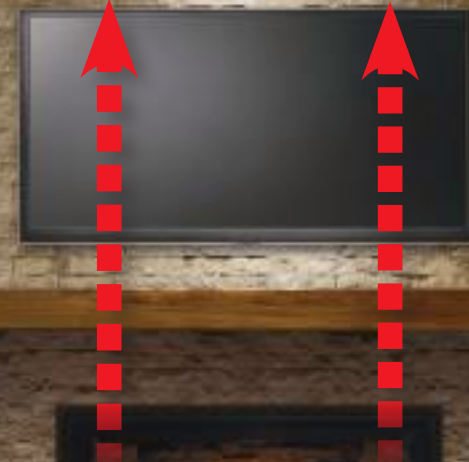

INCLUDED WITH THE U37 & U44 COOL SURFACE SYSTEM

The Cool Surface System allows the fireplaces rising heat to move safely up the chase without creating excessive surface temperatures that can damage HDTV's or other wall mounted valuables.

Rising heat is evenly vented forward into the living space above the chase

Rising heat is channeled safely past valuable wall mounted items such as a TV

Heat radiates forward from the fireplace window