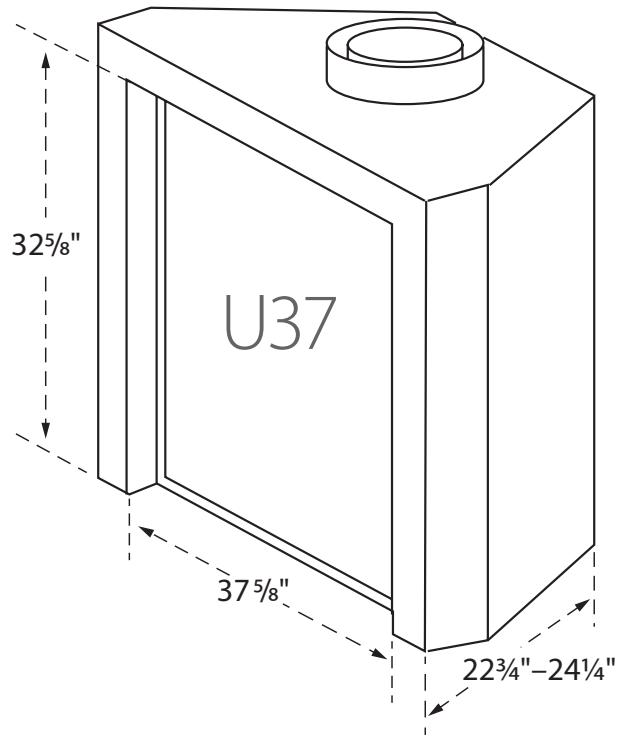

U37/U44 DIMENSIONS