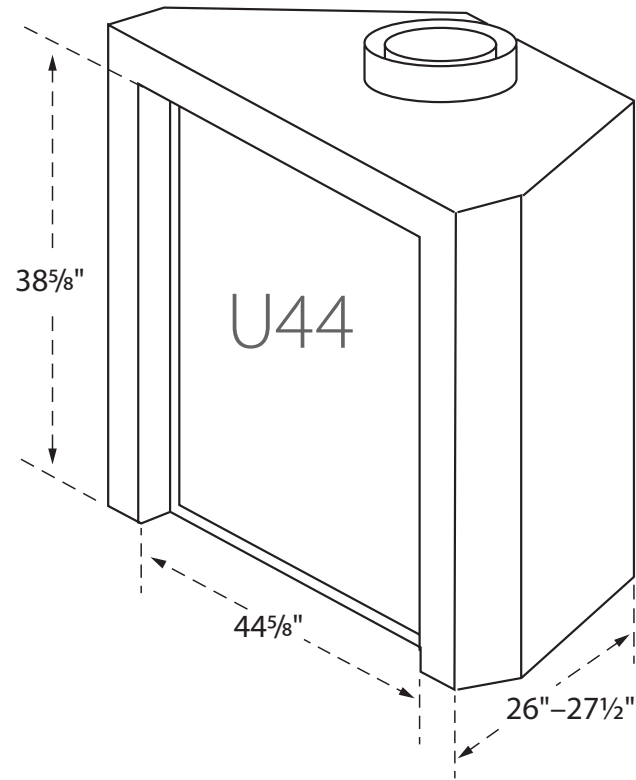

U37/U44 DIMENSIONS